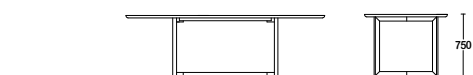

henley.

SQUARE

RECTANGULAR

SPECIFICATION

Structure// Solid American Oak
Range// Dining, sideboard & coffee table models

STAIN/UPHOLSTERY/FINISH
Selection of timber stains// Mix & match finishes// Tasmanian Oak available